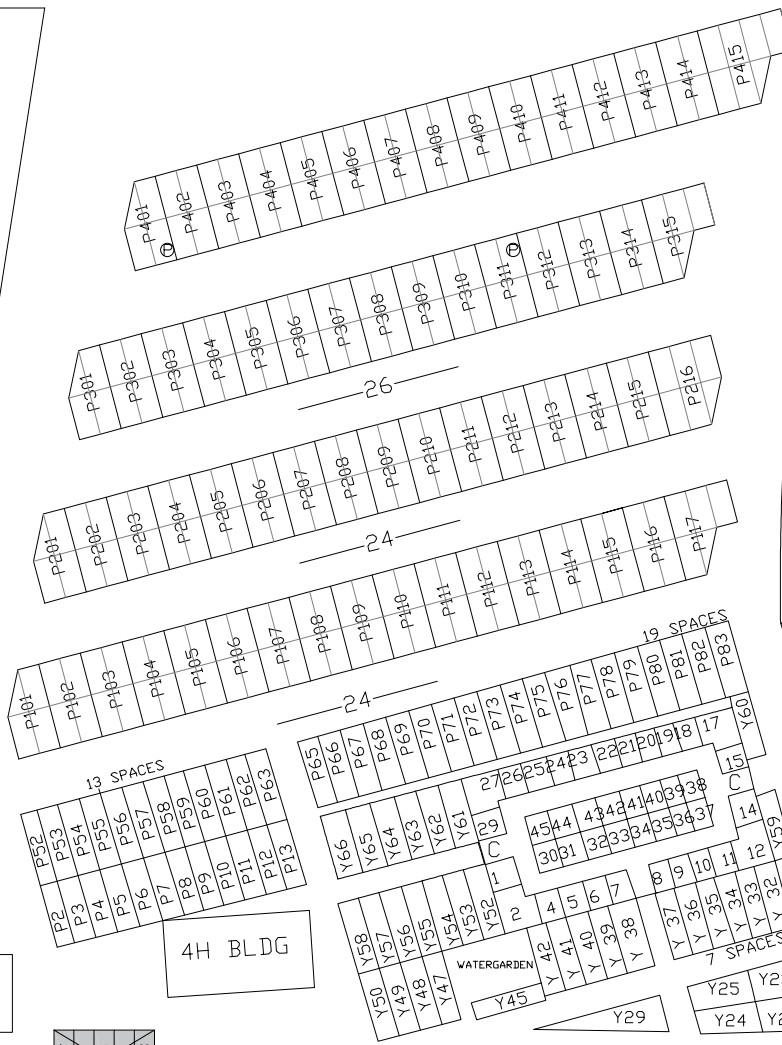

WOODS AND PARKING

MESABI TRAIL

COMPLIMENTARY VENDOR PARKING

PIT GATE -->

ONE WAY ROAD -->

ONE WAY ROAD -->

HANDICAP PARKING ONLY

HORSE RING

1	29	28	27	26	25	24	23	22	21	
2										
3	30	31	32	33	34	35	36	37	38	
4	47	46	45	44	43	42	41	40	39	
5										
6	7	8	9	10	11	12	13	14		
16										
17										
18										
19										
20										

6	P84
5	P85
4	P86
3	P87
2	P88
1	P89
	P90

CAMPGROUND