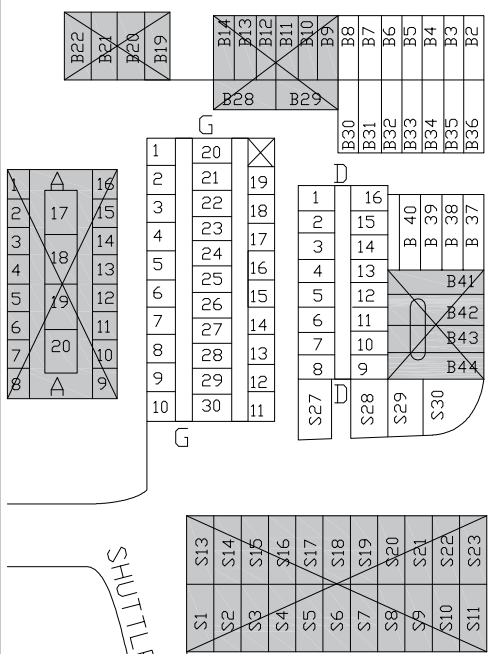

WOODS AND PARKING

MESABI TRAIL

COMPLIMENTARY VENDOR PARKING

PIT GATE -->

ONE WAY ROAD -->

ONE WAY ROAD -->

HANDICAP PARKING ONLY

HORSE RING

1	29	28	27	26	25	24	23	22	21	
2										
3	30	31	32	33	34	35	36	37	38	
4	47	46	45	44	43	42	41	40	39	
5										
6	7	8	9	10	11	12	13	14		
16										
17										
18										
19										
20										

6	P84
5	P85
4	P86
3	P87
2	P88
1	P89
	P90

CAMPGROUND