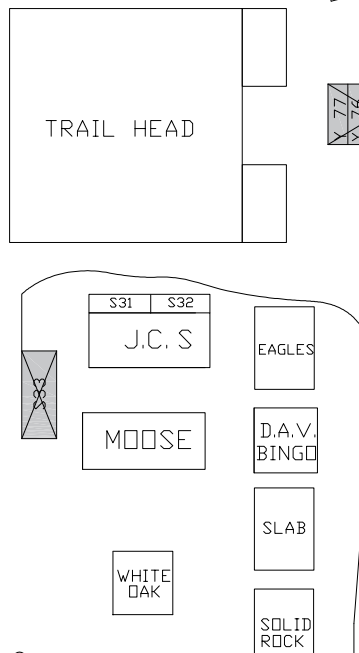

WOODS AND PARKING

MESABI TRAIL

COMPLIMENTARY VENDOR PARKING

PIT GATE -->

ONE WAY ROAD -->

ONE WAY ROAD -->

HANDICAP PARKING ONLY

HORSE RING

1	29	28	27	26	25	24	23	22	21	
2										
3	30	31	32	33	34	35	36	37	38	
4	47	46	45	44	43	42	41	40	39	
5										
6	7	8	9	10	11	12	13	14		
16										
17										
18										
19										
20										

6	P84
5	P85
4	P86
3	P87
2	P88
1	P89
	P90

CAMPGROUND