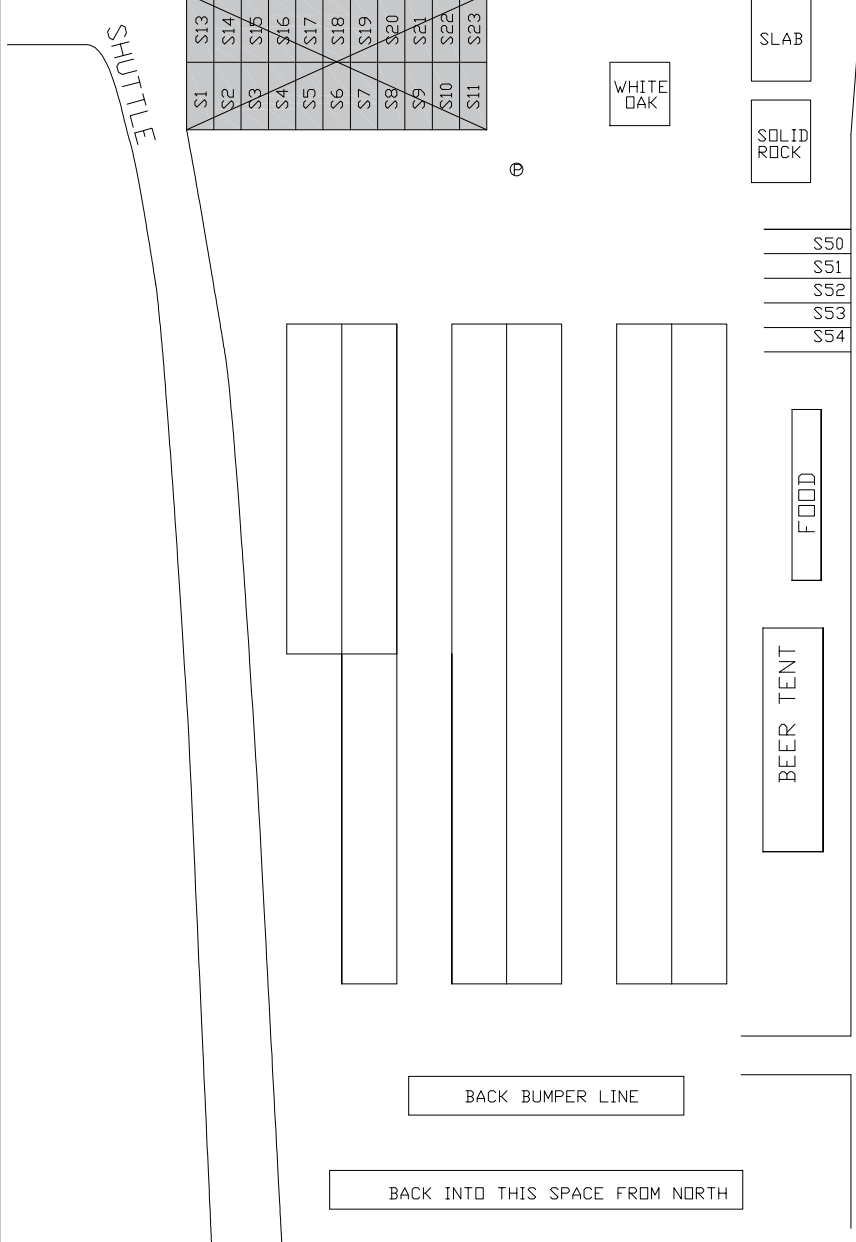

WOODS AND PARKING

MESABI TRAIL

COMPLIMENTARY VENDOR PARKING

PIT GATE -->

ONE WAY ROAD -->

ONE WAY ROAD -->

HANDICAP PARKING ONLY

HORSE RING

1	29	28	27	26	25	24	23	22	21	
2										
3	30	31	32	33	34	35	36	37	38	
4	47	46	45	44	43	42	41	40	39	
5										
6	7	8	9	10	11	12	13	14		
16										
17										
18										
19										
20										

6	P84
5	P85
4	P86
3	P87
2	P88
1	P89
	P90

CAMPGROUND